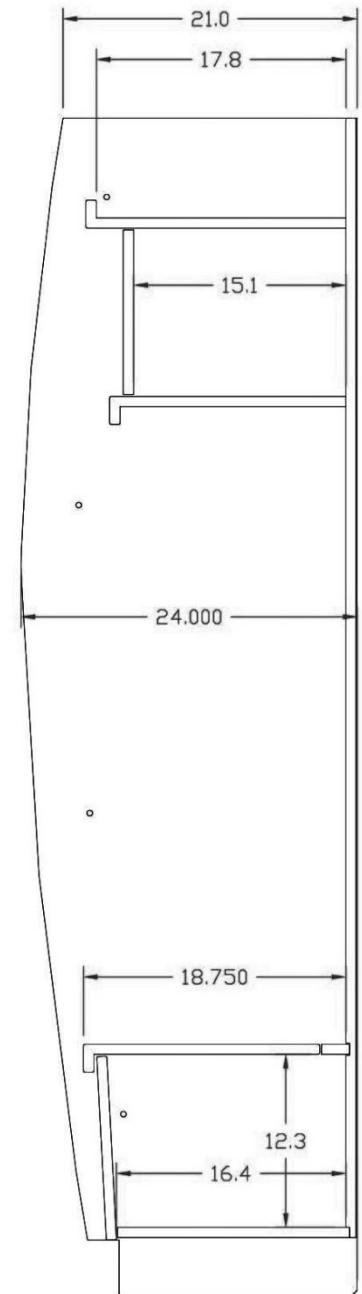

# BOW FRONT LOCKER

Our Bow Front Wood Lockers give your locker room a sleek contemporary look, also providing ample space and storage for your players.

*Dimensions: 24" W x 24" D x 84" H*

*Also available in 18", 20", 22", 26", 28" & 30" Widths*

- Solid  $\frac{3}{4}$ " Oak/ Maple Door and front facings, all other parts are  $\frac{3}{4}$ " Oak/Maple veneer hardwood plywood.
- No particleboard, MDF, artificial wood laminate, PVC, or edge banding.
- Includes lift up seat with vented lower storage compartment.
- Upper storage compartment has built in master lock.
- 6 Solid 2" aluminum hooks.
- 1 aluminum coat rod extends full width of locker.
- Ships fully assembled.
- Hidden dowel, glue, and screw construction.
- Material and workmanship guaranteed for 20 years.

# BOW FRONT LOCKER

Bow Front Locker

FRONT VIEW

SIDE VIEW