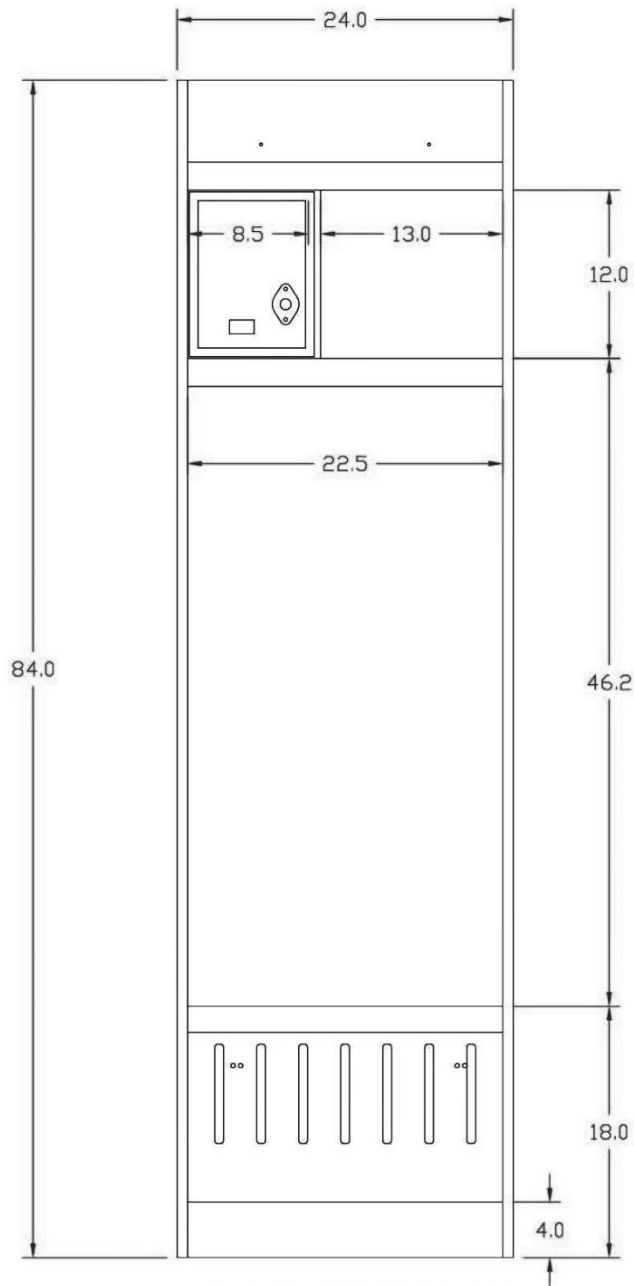

BOW FRONT LOCKER

Bow Front Locker

FRONT VIEW