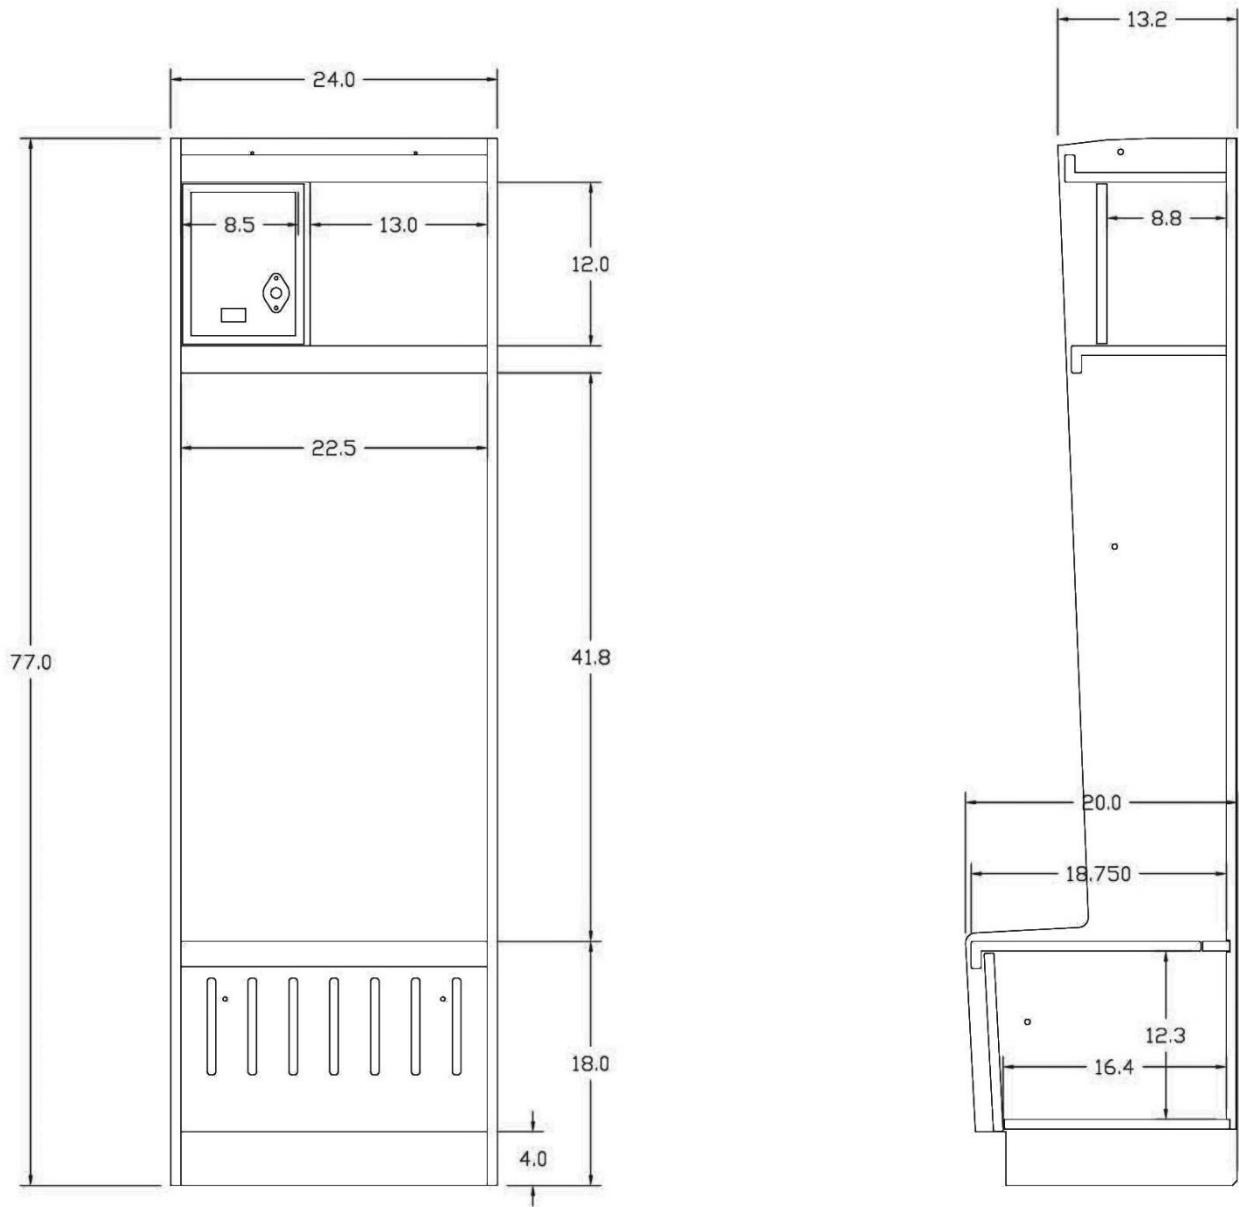

Dimensions: 24" W x 20" D x 77" H

Also available in 18", 20", 22", 26", 28" & 30" Widths

- Solid $\frac{3}{4}$ " Oak/ Maple Door and front facings, all other parts are $\frac{3}{4}$ " Oak/Maple veneer hardwood plywood.
- No particleboard, MDF, artificial wood laminate, PVC, or edge banding.
- Includes lift-up seat with vented lower storage compartment.
- Upper storage compartment has built in master lock.
- 4 Solid aluminum hooks 2".
- 1 Solid aluminum hook 3" .
- Ships fully assembled.
- Hidden dowel, glue, and screw construction.
- Material and workmanship guaranteed for 20 years.

800-367-1133

ALLWOODLOCKERS.COM

OPEN LOCKER

24" OPEN LOCKER

FRONT VIEW

SIDE VIEW