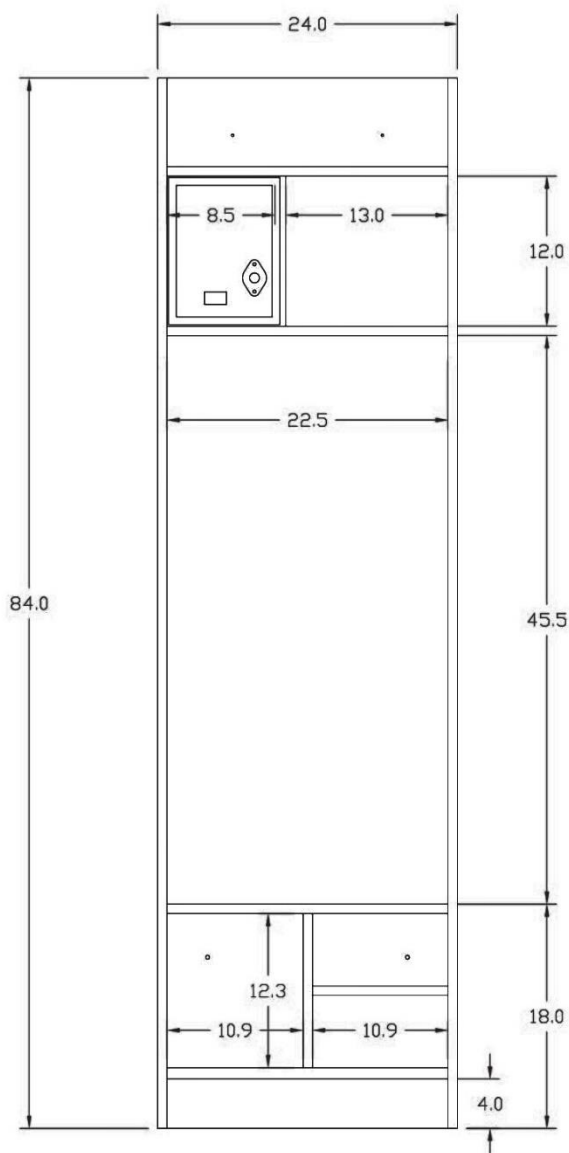

STRAIGHT FRONT LOCKER

Our Straight Front Wood Lockers are based on our Standard Lockers, but come with a fixed seat and open storage below allowing for quick and easy access to items.

Dimensions: 24" W x 24" D x 84" H

Also available in 18", 20", 22", 26", 28" & 30" Widths

- Solid $\frac{3}{4}$ " Oak/ Maple Door and front facings, all other parts are $\frac{3}{4}$ " Oak/Maple veneer hardwood plywood.
- No particleboard, MDF, artificial wood laminate, PVC, or edge banding.
- Includes fixed seat with lower storage compartments.
- Upper storage compartment has built in master lock.
- 6 Solid 2" aluminum hooks.
- 1 aluminum coat rod extends full width of locker.
- Ships fully assembled.
- Hidden dowel, glue, and screw construction.
- Material and workmanship guaranteed for 20 years.

800-367-1133

ALLWOODLOCKERS.COM

STRAIGHT FRONT LOCKER

24" STRAIGHT LOCKER

FRONT VIEW

SIDE VIEW