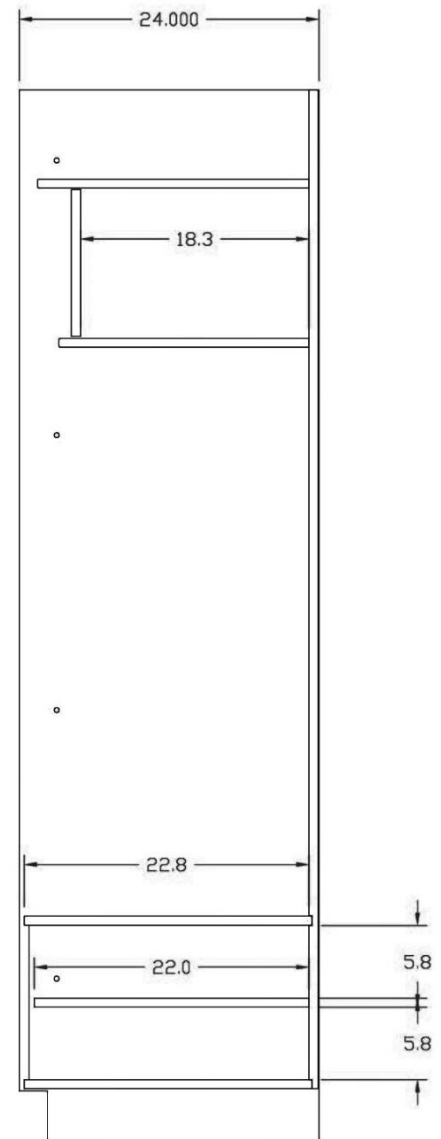

STRAIGHT FRONT LOCKER

Our Straight Front Wood Lockers are based on our Standard Lockers, but come with a fixed seat and open storage below allowing for quick and easy access to items.

Dimensions: 24" W x 24" D x 84" H

Also available in 18", 20", 22", 26", 28" & 30" Widths

- Solid $\frac{3}{4}$ " Oak/ Maple Door and front facings, all other parts are $\frac{3}{4}$ " Oak/Maple veneer hardwood plywood.
- No particleboard, MDF, artificial wood laminate, PVC, or edge banding.
- Includes fixed seat with lower storage compartments.
- Upper storage compartment has built in master lock.
- 6 Solid 2" aluminum hooks.
- 1 aluminum coat rod extends full width of locker.
- Ships fully assembled.
- Hidden dowel, glue, and screw construction.
- Material and workmanship guaranteed for 20 years.

800-367-1133

ALLWOODLOCKERS.COM

STRAIGHT FRONT LOCKER

24" STRAIGHT LOCKER

FRONT VIEW

SIDE VIEW