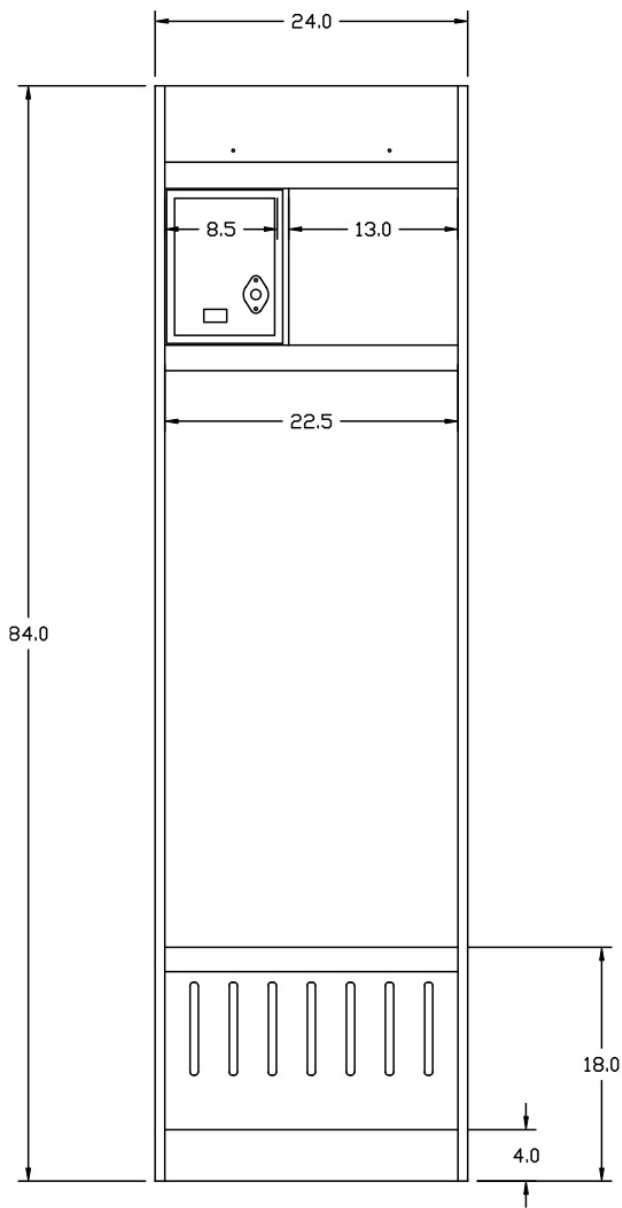

# STANDARD LOCKER

The Standard Locker is anything but standard. It's built to give you an open locker room feel and still offer players the added privacy and additional storage for gear.

*Dimensions: 24" W x 24" D x 84" H*

*Also available in 18", 20", 22", 26", 28" & 30" Widths*

- Solid  $\frac{3}{4}$ " Oak/ Maple Door and front facings, all other parts are  $\frac{3}{4}$ " Oak/Maple veneer hardwood plywood.
- No particleboard, MDF, artificial wood laminate, PVC, or edge banding.
- Includes lift up seat with vented lower storage compartment.
- Upper storage compartment has built in master lock.
- 6 Solid 2" aluminum hooks.
- 1 aluminum coat rod extends full width of locker.
- Ships fully assembled.
- Hidden dowel, glue, and screw construction.
- Material and workmanship guaranteed for 20 years.

## 24" STANDARD LOCKER

FRONT VIEW

SIDE VIEW

S