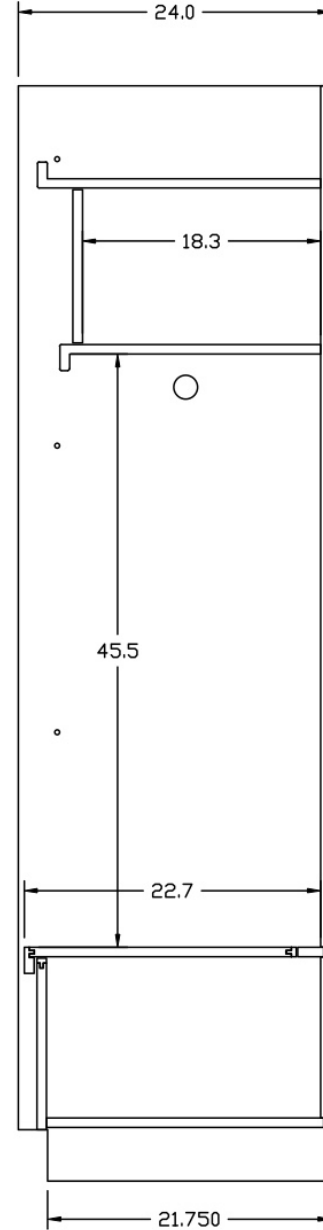

# STANDARD LOCKER

The Standard Locker is anything but standard. It's built to give you an open locker room feel and still offer players the added privacy and additional storage for gear.

*Dimensions: 24" W x 24" D x 84" H*

*Also available in 18", 20", 22", 26", 28" & 30" Widths*

- Solid  $\frac{3}{4}$ " Oak/ Maple Door and front facings, all other parts are  $\frac{3}{4}$ " Oak/Maple veneer hardwood plywood.
- No particleboard, MDF, artificial wood laminate, PVC, or edge banding.
- Includes lift up seat with vented lower storage compartment.
- Upper storage compartment has built in master lock.
- 6 Solid 2" aluminum hooks.
- 1 aluminum coat rod extends full width of locker.
- Ships fully assembled.
- Hidden dowel, glue, and screw construction.
- Material and workmanship guaranteed for 20 years.

## 24" STANDARD LOCKER

FRONT VIEW

SIDE VIEW

S